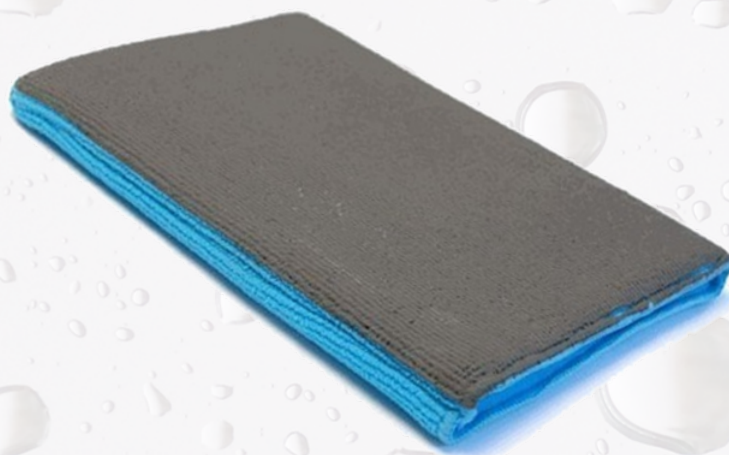

For More Information

1.888.712.6227
BOCAR.CA

Head Office

341 Isabey
St-Laurent, Qc
Canada, H4T 1Y2

Tel : 514-712-6227
Toll Free : 1-888-712-6227
Fax : 514-735-6304

info@bocar.ca
f/Bocar
t/BocarAutomotive

THE CHOICE OF THE PROS
LE CHOIX DES PROS